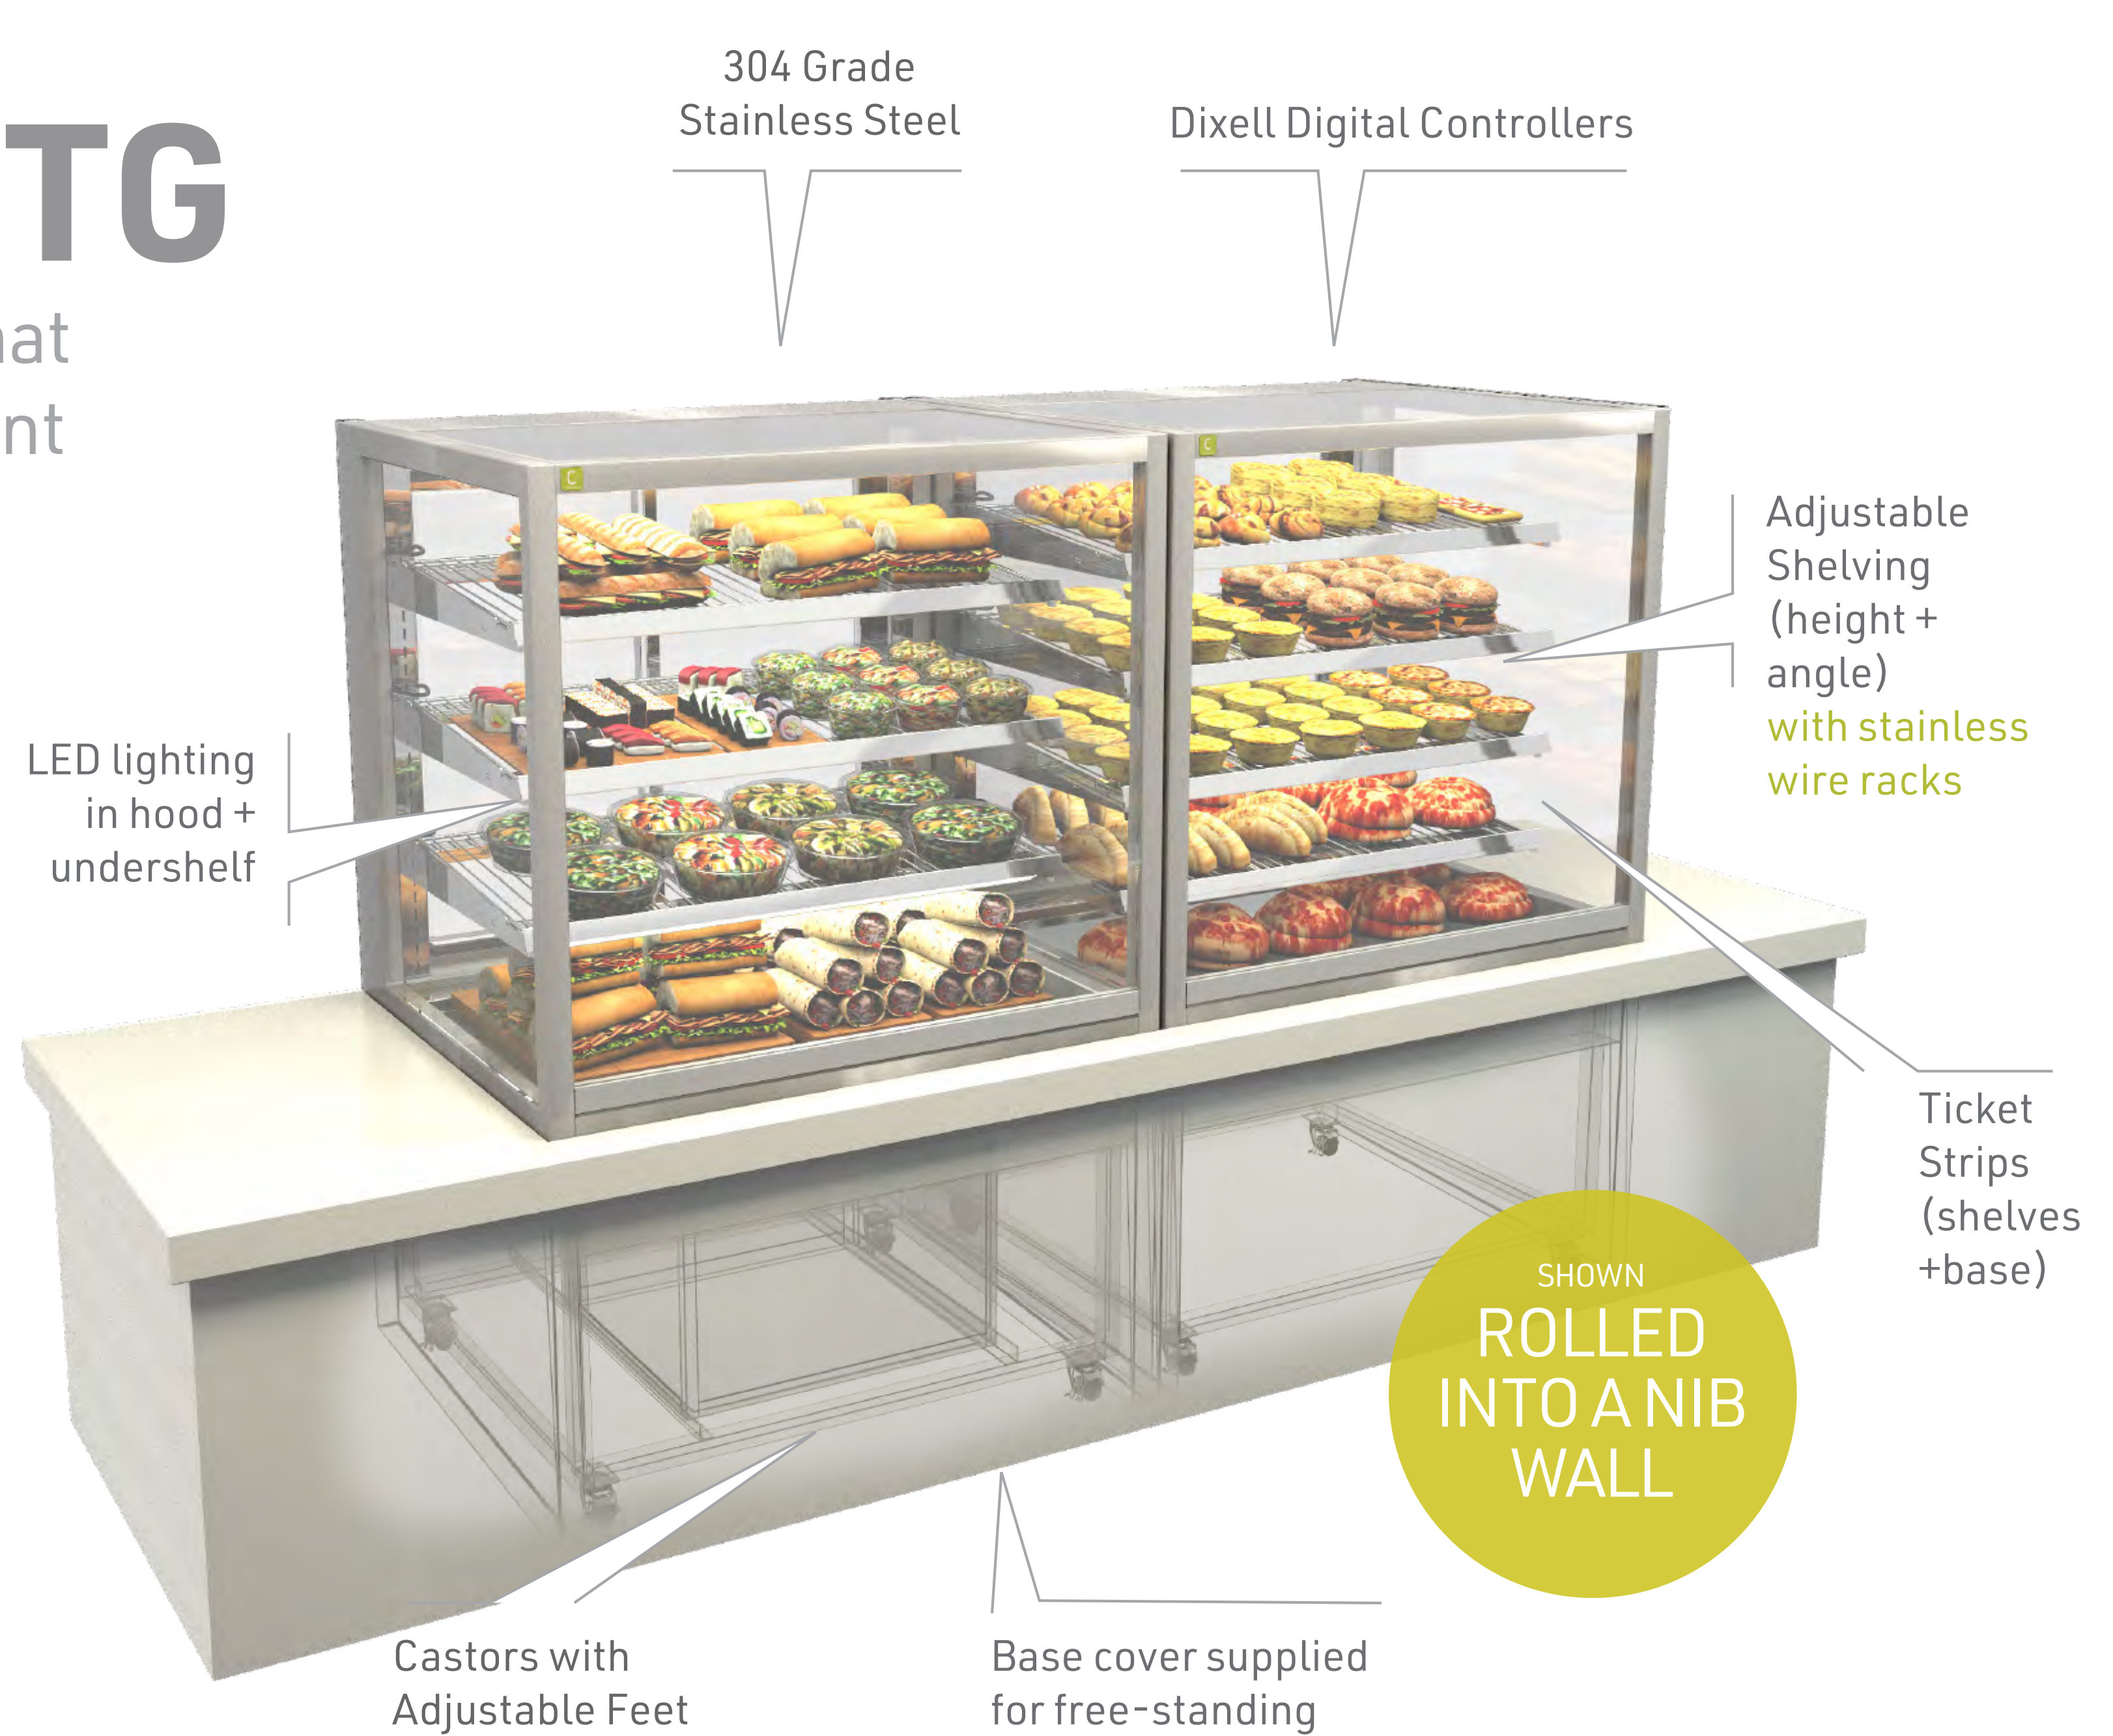

TOWER BTG
Stand-alone versatility
that adapts to any environment.

EXPLORE

TOWER STG
Robust and hard-working countertop
is a proven modular solution.

EXPLORE

TOWER GOG
Frameless glass-on-glass (GOG)
offers stunning food visibility

EXPLORE

TOWER TTG
Stand-alone versatility
that adapts to any environment.

EXPLORE

LINEAR LS
An effective way to build your own line-up
with drop-in modules.

EXPLORE

LP PLUS
Low and sleek one-tier vast food display
for the most exquisite delicacies.

Stand-alone versatility that adapts to any environment.

EXPLORE

LINEAR LS

An effective way to build your own line-up with drop-in modules.

EXPLORE

LP PLUS

Low and sleek one-tier vast food display for the most exquisite delicacies.

In a rush?

Here's your quick access to our tech files

PRODUCT

FILE

TOWER BTG

Stand alone versatility that adapts to any environment

FREE-STANDING

BTGRF REFRIGERATED